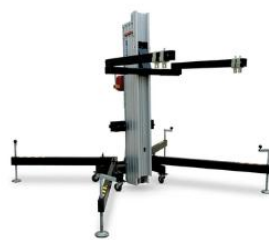

WORK WT 600 Lifter